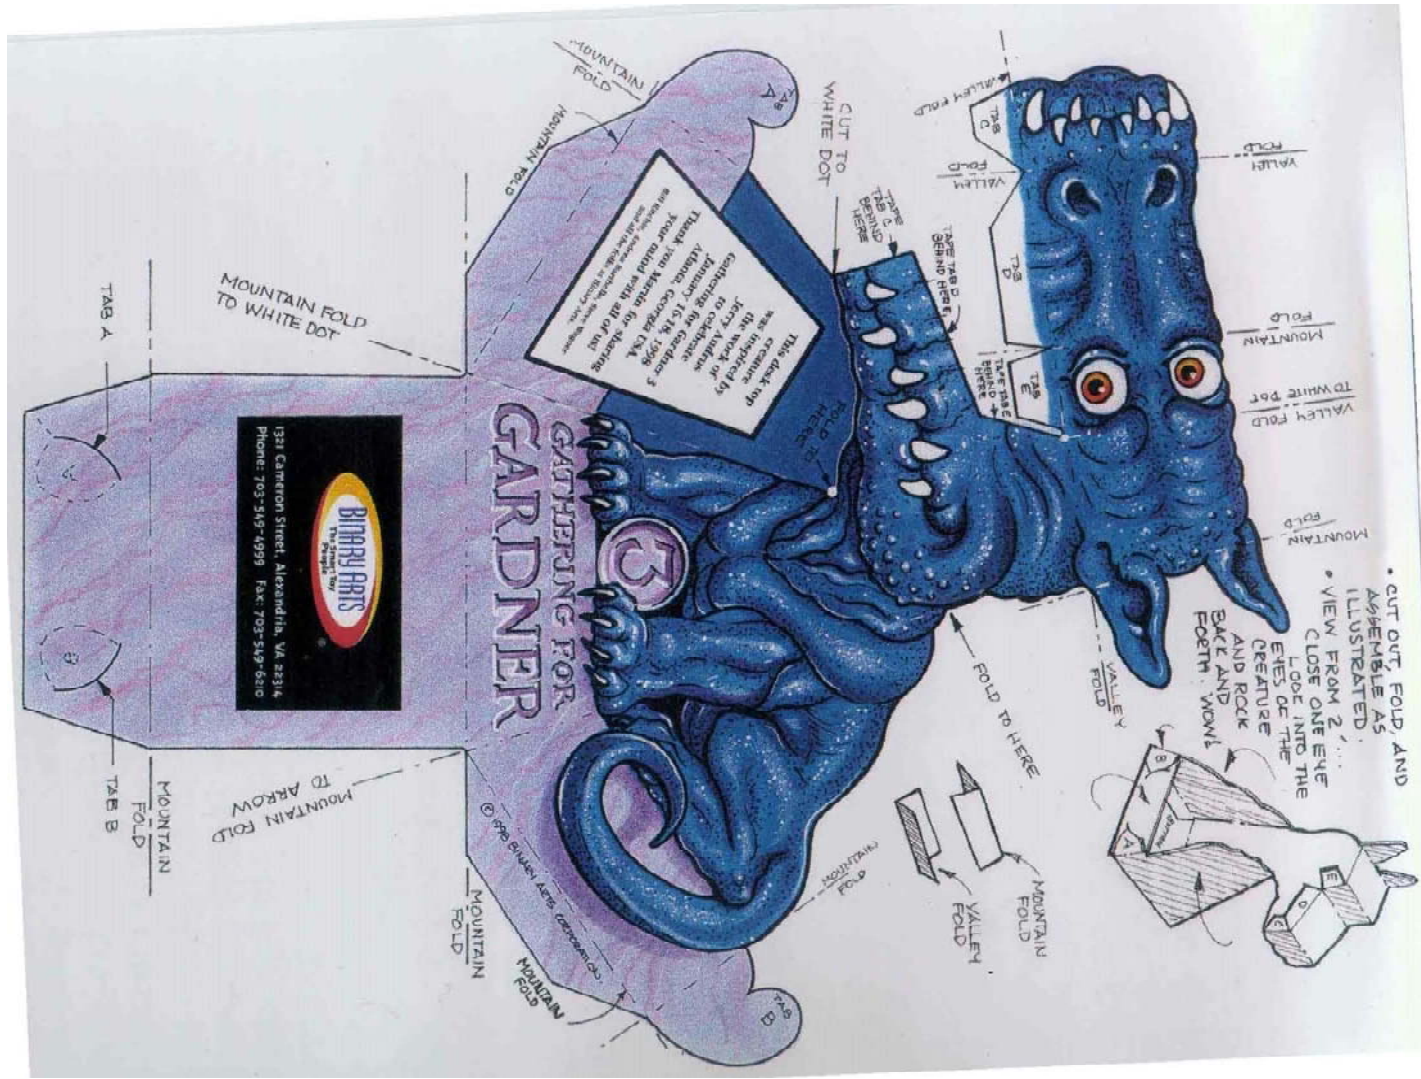

GATHERING FOR  
**GARDNER**

MOUNTAIN FOLD  
 TO WHITE DOT

MOUNTAIN FOLD  
 TO ARROW

MOUNTAIN FOLD  
 TAB B

TAB A

CUT OUT, FOLD, AND ASSEMBLE AS ILLUSTRATED.  
 VIEW FROM 2...  
 CLOSE ONE EYE  
 LOOK INTO THE  
 EYES OF THE  
 CREATURE  
 AND ROCK  
 BACK AND  
 FORTH. WOW!

TAB A

MOUNTAIN FOLD  
 TO WHITE DOT

GATHERING FOR  
**GARDNER**

This deck top  
 creature  
 was inspired by  
 the work of  
 Jerry Anderson  
 in collaboration  
 with the Georgia  
 Department of  
 Economic  
 Development for  
 the Georgia  
 Lottery. Thank  
 you to the Georgia  
 Lottery for  
 allowing us to  
 create this  
 deck top.