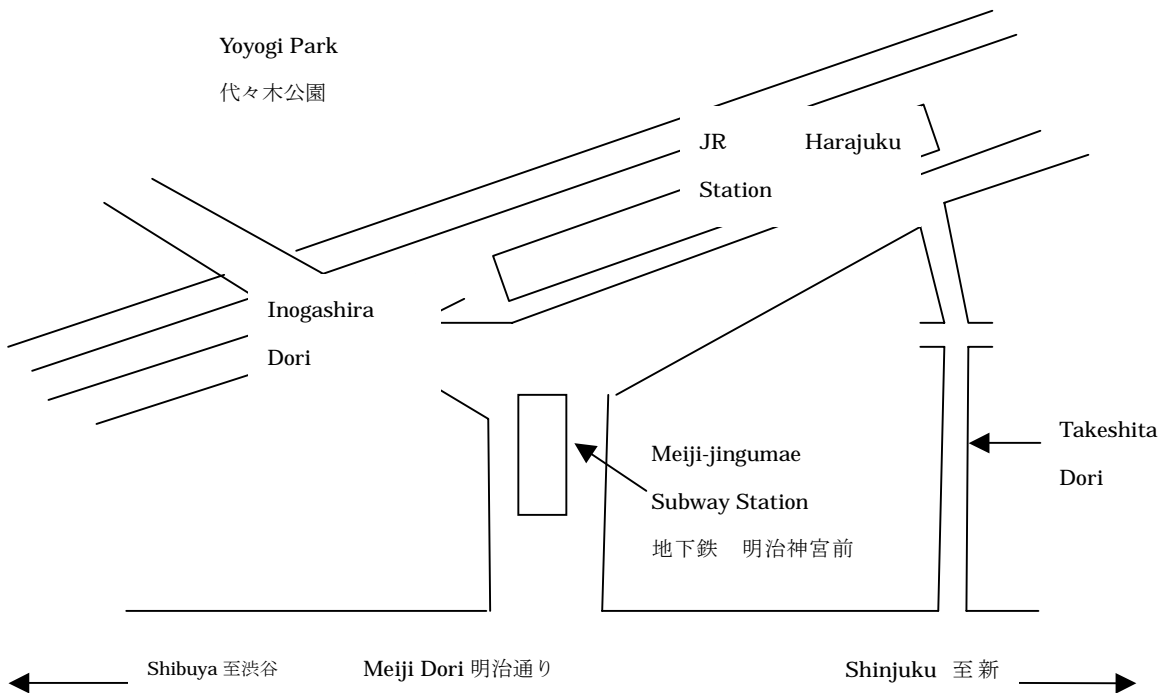

Tokyo Union Church

5-7-7 Jingumae, Shibuya-ku, Tokyo
3400-0047

* Parking is not available on the TUC premises; we suggest that guests come to church by taxi or public transportation.
(There is public parking available by the Hanae Mori Bldg.)

* 東京ユニオンチャーチには駐車場がございませんので、タクシー又は他の交通機関で起こしていただきます様宜しくお願いいたします。(Mori Hanae ビルに有料の駐車場がございます。)

Subway Station: Omote sando (Chiyoda, Ginza and Hanzomon lines) A1 Exit
JR Train Station: Harajuku (Yamanote Line)
Taxi: Key Phrase, "Omote sando eki"