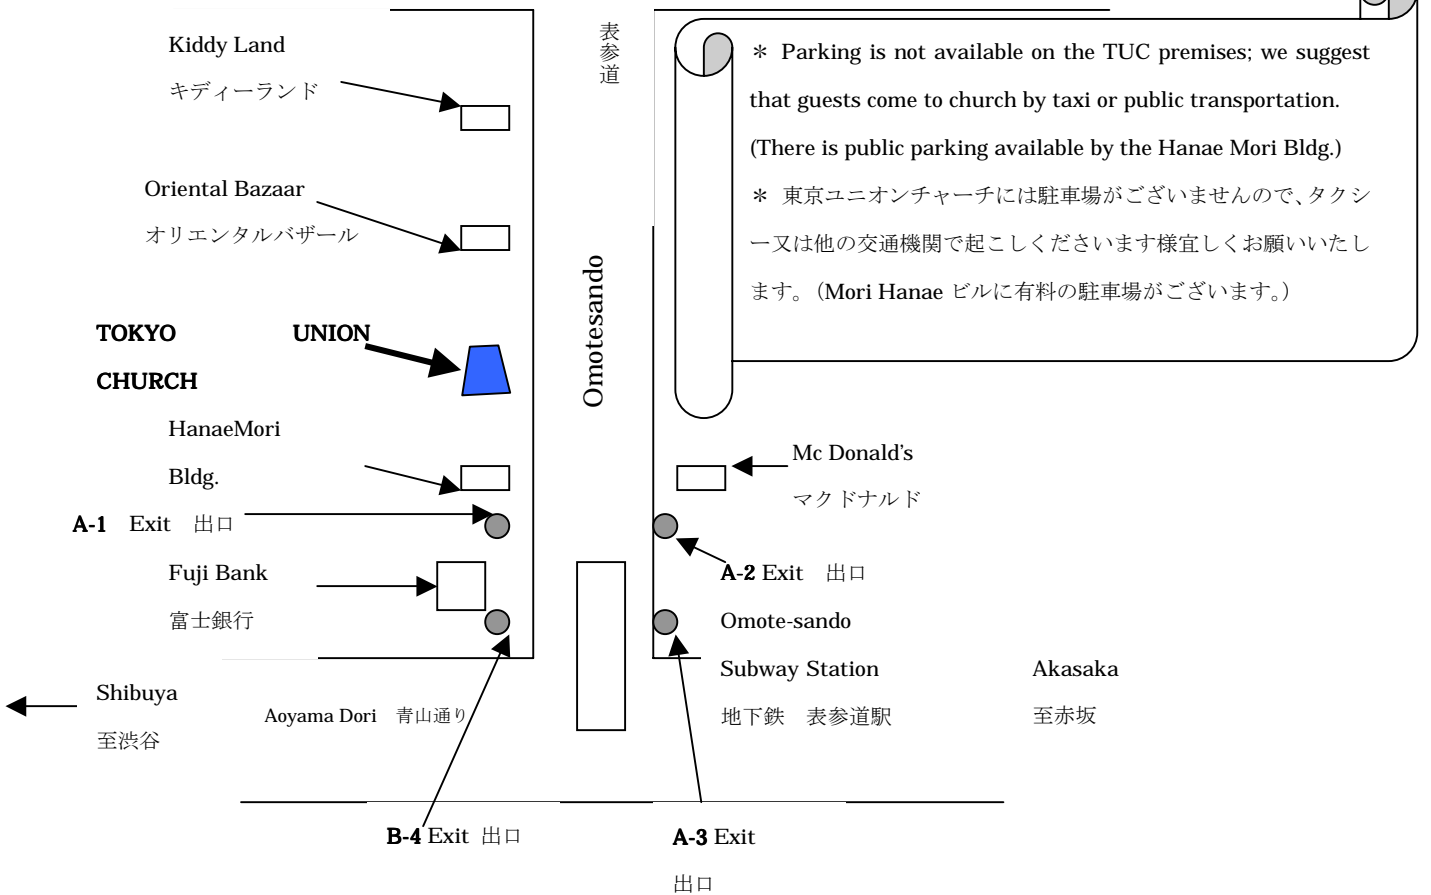

Tokyo Union Church

5-7-7 Jingumae, Shibuya-ku, Tokyo
3400-0047

* Parking is not available on the TUC premises; we suggest that guests come to church by taxi or public transportation.
(There is public parking available by the Hanae Mori Bldg.)

* 東京ユニオンチャーチには駐車場がございませんので、タクシー又は他の交通機関で起こしていただきます様宜しくお願いいたします。(Mori Hanae ビルに有料の駐車場がございます。)

Subway Station: Omote sando (Chiyoda, Ginza and Hanzomon lines) A1 Exit
JR Train Station: Harajuku (Yamanote Line)
Taxi: Key Phrase, "Omote sando eki"